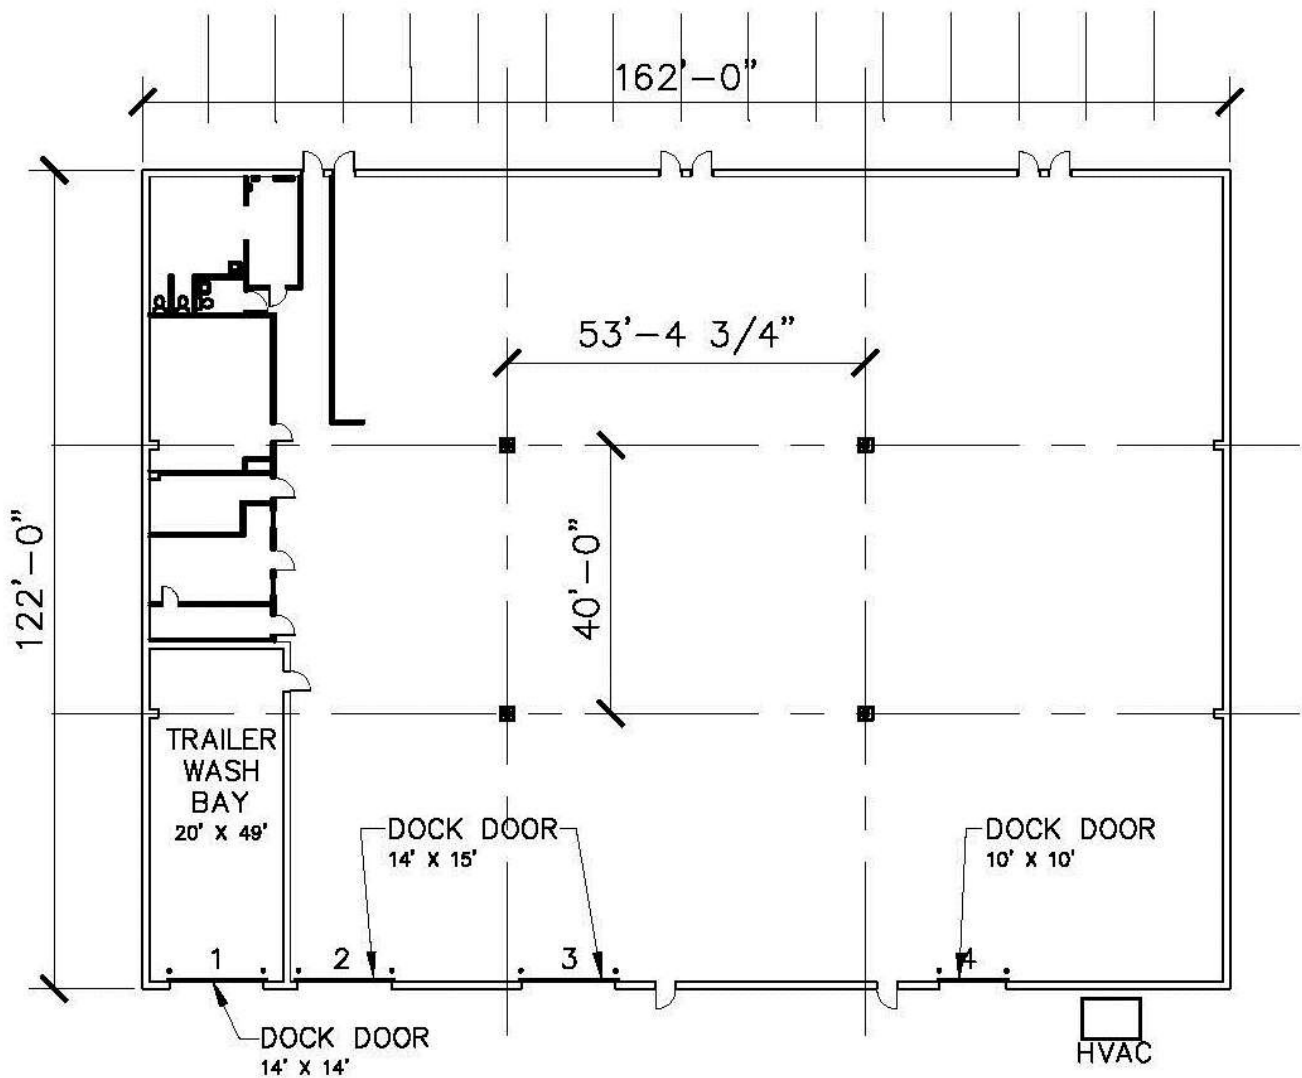

1667 Watkins Road

Total Lease Area – 19,764 s.f.

For more information please contact:

Dan Wendorf

+1 614 460 4407

dan.wendorf@am.jll.com